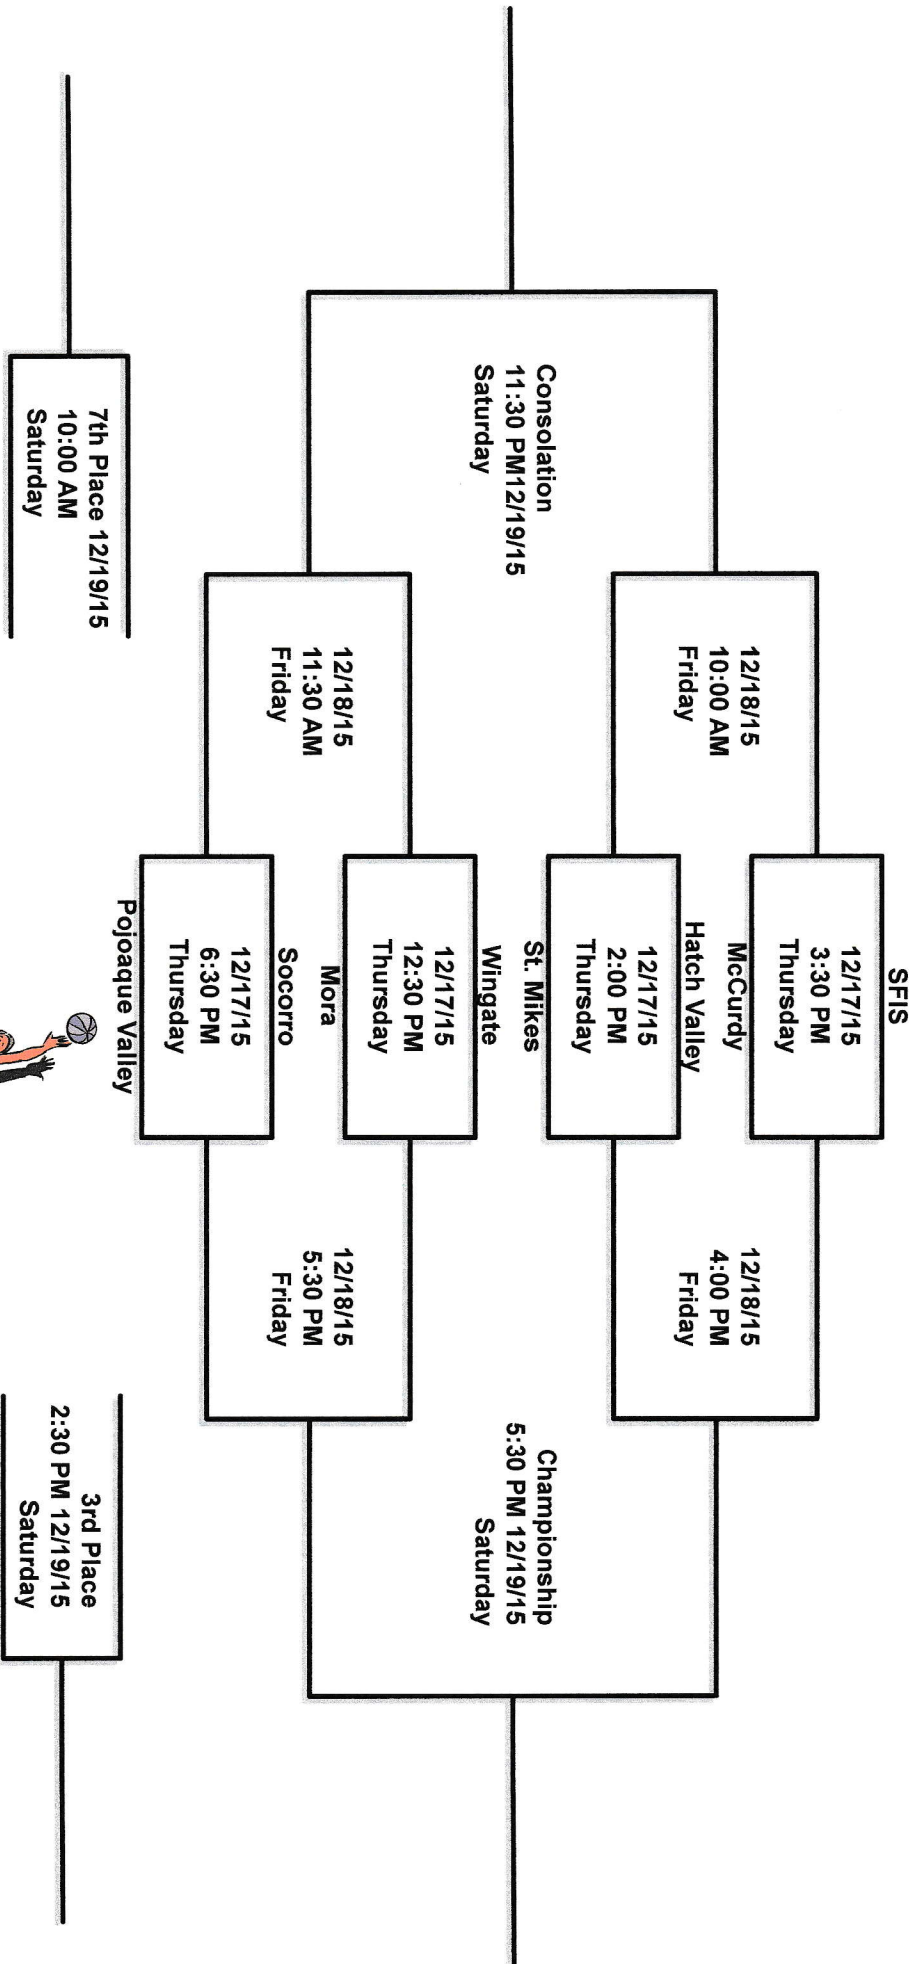

# BEN LUJAN 24TH ANNUAL TOURNAMENT (GIRLS) DECEMBER 17, 18, & 19 2015 BEN LUJAN GYMNASIUM

ADMISSION: ADULTS \$5.00  
STUDENTS \$4.00

TOP OF BRACKET -- DARK UNIFORMS  
BOTTOM OF BRACKET -- LIGHT UNIFORMS